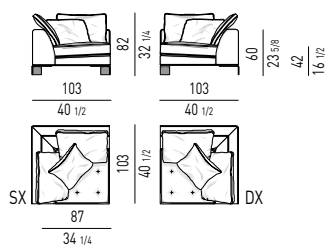

ELEMENTI ANGOLARI | CORNER ELEMENTS