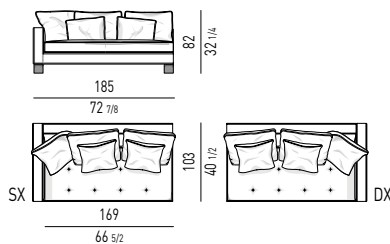

ELEMENTI TERMINALI | ELEMENTS WITH ONE ARMREST