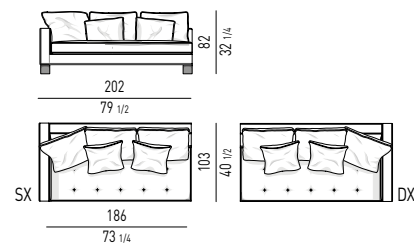

ELEMENTI TERMINALI | ELEMENTS WITH ONE ARMREST