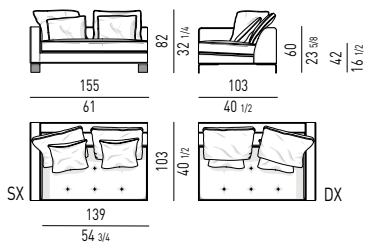

ELEMENTI TERMINALI | ELEMENTS WITH ONE ARMREST