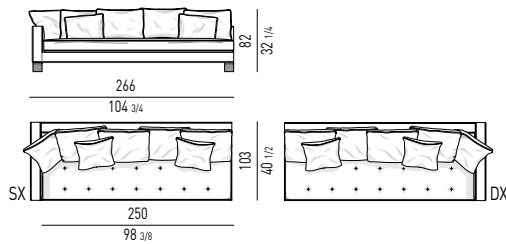

DIVANO ANGOLARE PENISOLA | OPEN-END CORNER SOFA