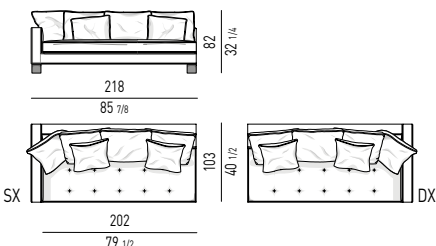

ELEMENTI TERMINALI | ELEMENTS WITH ONE ARMREST