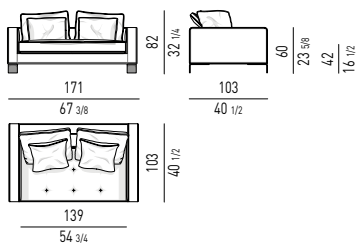

Minotti

DIVANI | SOFAS