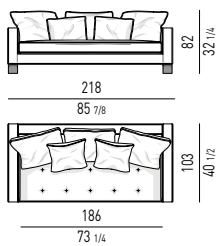

Minotti

DIVANI | SOFAS