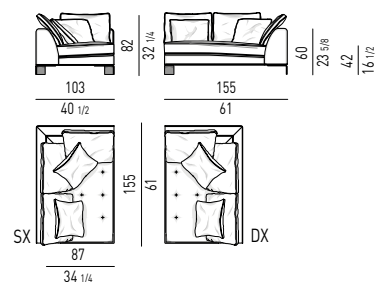

ELEMENTI ANGOLARI | CORNER ELEMENTS