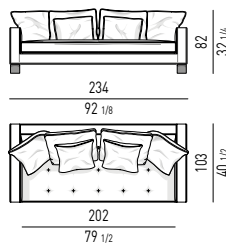

Minotti

DIVANI | SOFAS