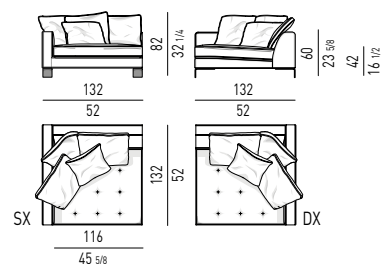

CHAISE-LONGUE

DIVANO/CHAISE-LONGUE | SOFA/CHAISE-LONGUE